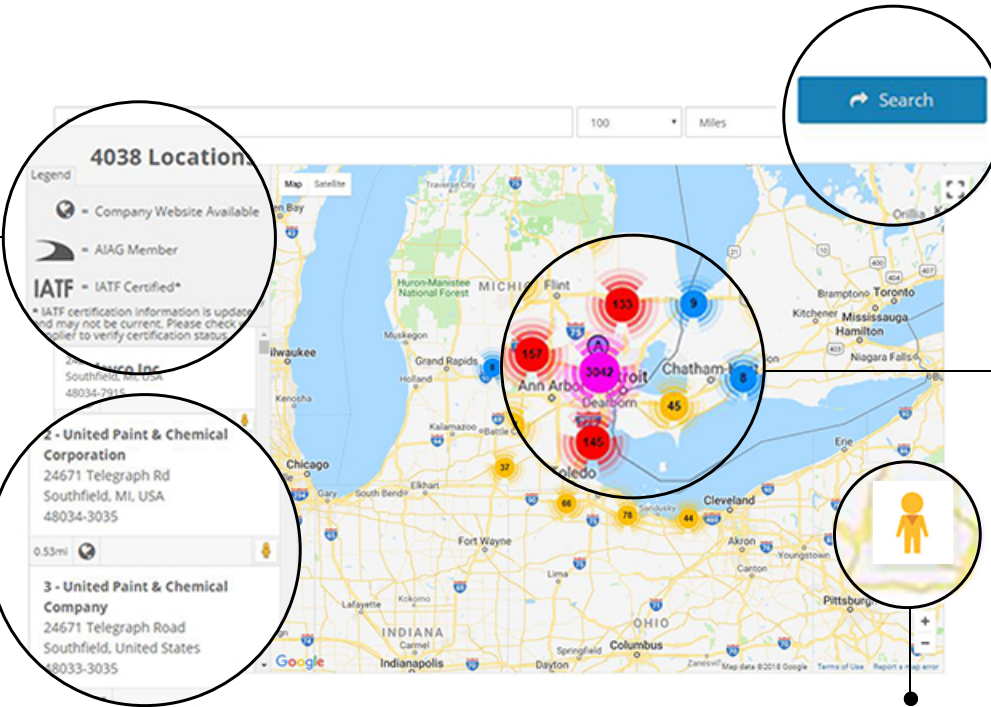

Global Supplier Visibility Map Features

LEGEND

Up to three icons may appear in the footer of search results (as seen below). The globe is an interactive icon; simply click it to be taken to the company's website.

SEARCH RESULTS / DUPLICATES

Some results may be duplicated as a result of minor discrepancies in a company's title or address.

STREET VIEW

Drag and drop this small yellow icon on the area of the map you want to see in greater detail; the map will turn blue in areas where "street view" is available.

SEARCH

Enter a city, state, zip code, or country to begin your search. Adjust the second and third fields to specify a radius (in either miles or kilometers) from your search point.

LOCATION CLUSTERS

Brightly colored circles with numbers may appear when the map initially loads. These represent clusters of supplier locations. Clicking on any of these icons will "zoom in" in the area.

- 1 - 9 locations
- 10 - 99 locations
- 100 - 999 locations
- 1,000 - 9,999 locations
- 10,000 + locations